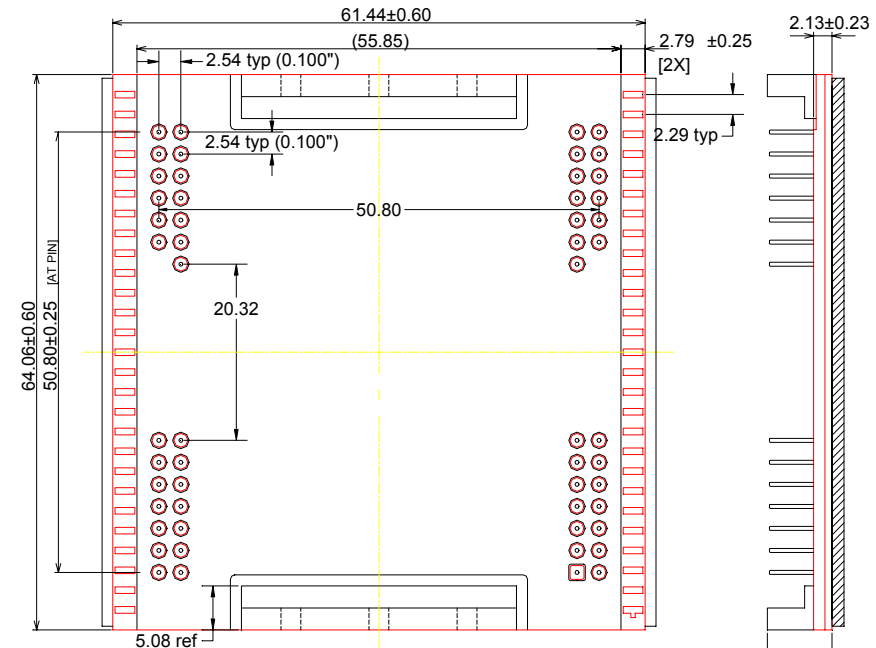

CCD486 DB Package

All dimensions are in mm

PACKAGE WITH ATTACHED WINDOW FRAME

PACKAGE WITH REMOVED WINDOW FRAME