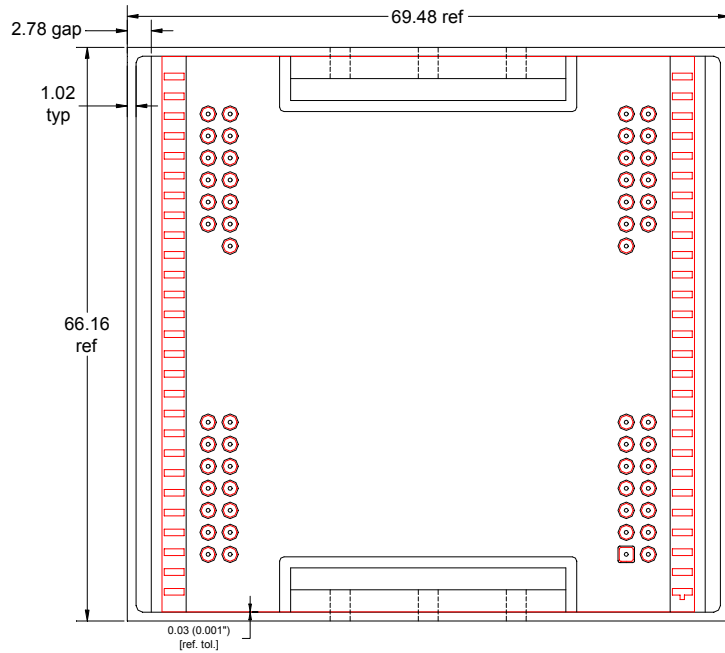

CCD486 DB Package

All dimensions are in mm

PACKAGE WITH ATTACHED WINDOW FRAME

PACKAGE WITH REMOVED WINDOW FRAME